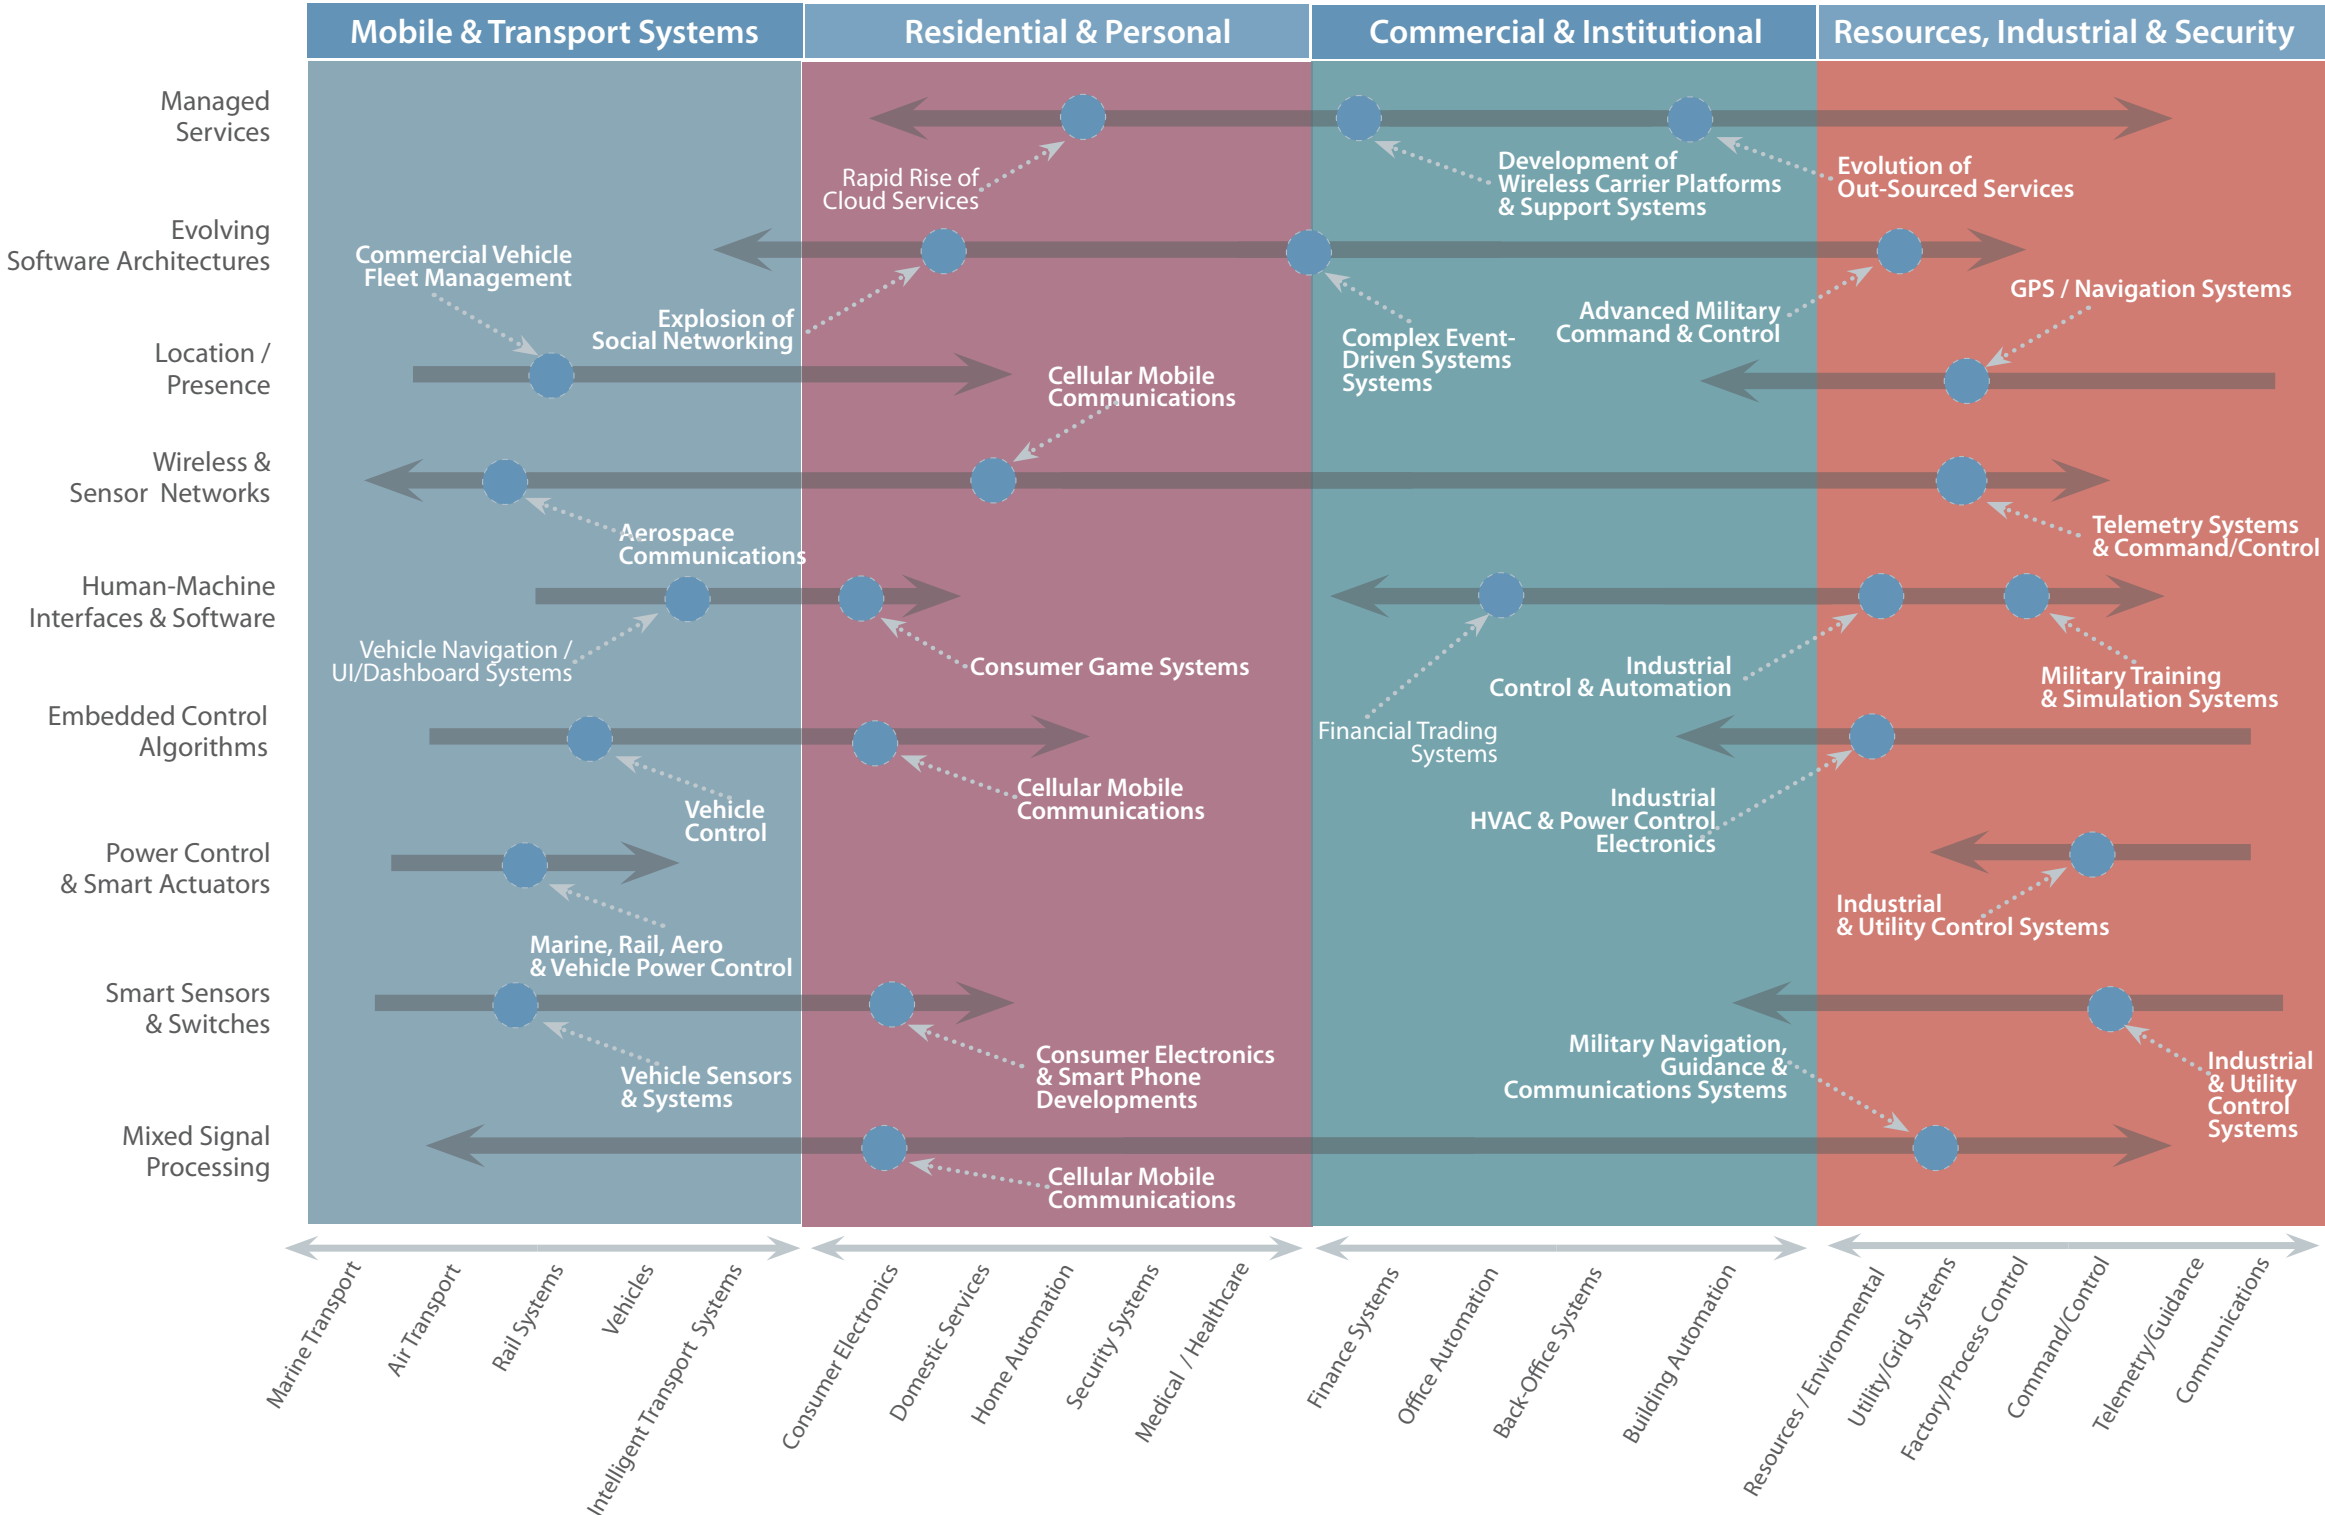

Edge Innovation Drives The Internet of Things...

The emerging smart systems opportunity will need to be enabled by a real-time, complex event-driven architecture based on common digital building blocks and standards for communications and interoperability...

Technologies & Innovation Driving The Internet of Things & People

If you would like to find out more about Harbor's technology forecasting and road mapping capabilities, call or write us for more information